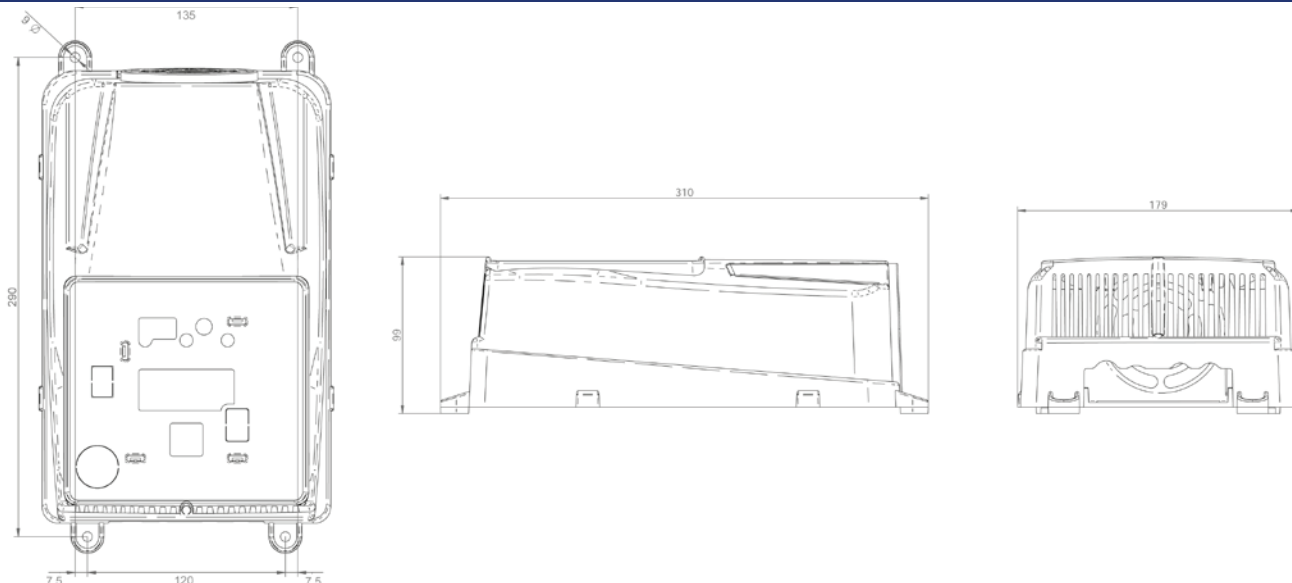

CBHF2-WIFI

Main features:

WiFi programmable through S.P.E. 2.0 APP
(WiFi dongle required)

Charging cycles information available through
APP functions (iOS / Android)

Active PFC

APPLICATIONS

DIMENSIONS (LxWxH): 180x310x100 mm – 7.09x12.20x3.94 in

WEIGHT: 3,50 Kg - 7.72 lbs

PROTECTION GRADE IP30

INPUT VOLTAGE: Universal 100 ÷ 240 Vac – 50-60 Hz

Battery Voltage	Battery Range (5h)		Battery Range (20h) 10-12 hours charging time	Charging Current	Model
	8-9 hours charging time	10-12 hours charging time			
12V	80 ÷ 110 Ah	100 ÷ 150 Ah	130 ÷ 185 Ah	15A	12-15
	95 ÷ 120 Ah	120 ÷ 195 Ah	150 ÷ 240 Ah	20A	12-20
	120 ÷ 160 Ah	180 ÷ 260 Ah	220 ÷ 315 Ah	25A	12-25
	145 ÷ 180 Ah	200 ÷ 280 Ah	245 ÷ 350 Ah	30A	12-30
24V	80 ÷ 110 Ah	100 ÷ 150 Ah	130 ÷ 185 Ah	15A	24-15
	95 ÷ 120 Ah	120 ÷ 195 Ah	150 ÷ 240 Ah	20A	24-20
	120 ÷ 160 Ah	180 ÷ 260 Ah	220 ÷ 315 Ah	25A	24-25
	145 ÷ 180 Ah	200 ÷ 280 Ah	245 ÷ 350 Ah	30A	24-30
36V	80 ÷ 110 Ah	100 ÷ 150 Ah	130 ÷ 185 Ah	15A	36-15
	95 ÷ 120 Ah	120 ÷ 195 Ah	150 ÷ 240 Ah	20A	36-20
	120 ÷ 160 Ah	180 ÷ 260 Ah	220 ÷ 315 Ah	25A	36-25
48V	80 ÷ 110 Ah	100 ÷ 150 Ah	130 ÷ 185 Ah	15A	48-15
	95 ÷ 120 Ah	120 ÷ 195 Ah	150 ÷ 240 Ah	20A	48-20