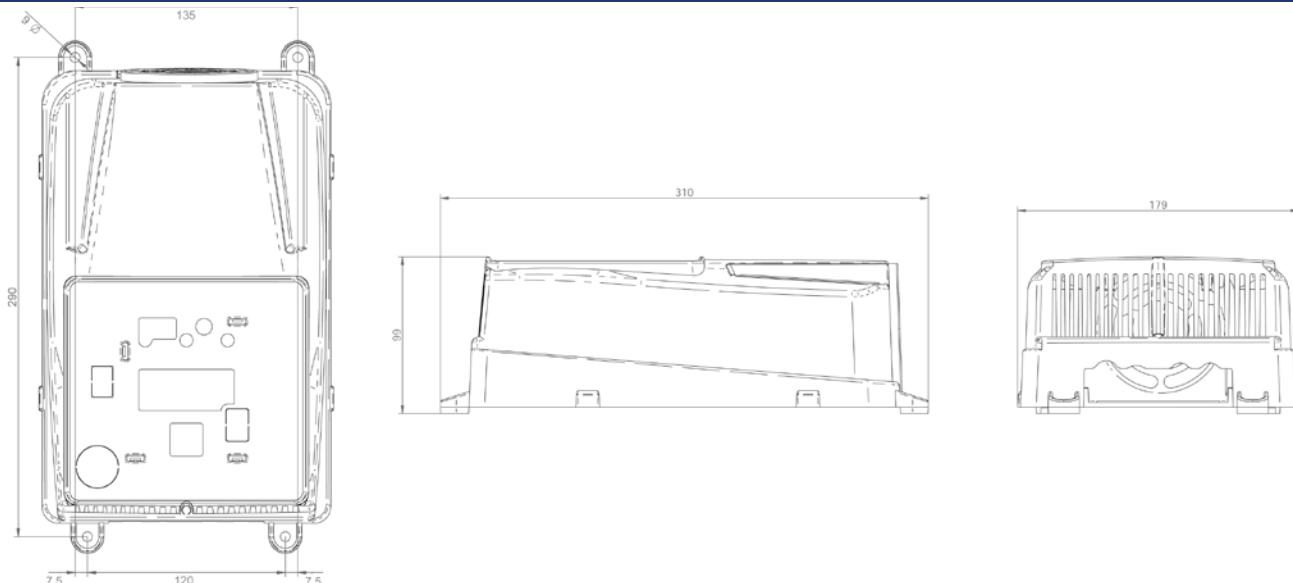

CBHF2-WIFI

Main features:

WiFi programmable through S.P.E. 2.0 APP
(WiFi dongle required)

Charging cycles information available through
APP functions (iOS / Android)

Active PFC

APPLICATIONS

DIMENSIONS (LxWxH): 180x310x100 mm – 7.09x12.20x3.94 in

WEIGHT: 3,50 Kg - 7.72 lbs

PROTECTION GRADE IP30

INPUT VOLTAGE: Universal 100 ÷ 240 Vac – 50-60 Hz

Battery Voltage	Battery Range (5h)		Battery Range (20h) 10-12 hours charging time	Charging Current	Model
	8-9 hours charging time	10-12 hours charging time			
12V	80 ÷ 110 Ah	100 ÷ 150 Ah	130 ÷ 185 Ah	15A	12-15
	95 ÷ 120 Ah	120 ÷ 195 Ah	150 ÷ 240 Ah	20A	12-20
	120 ÷ 160 Ah	180 ÷ 260 Ah	220 ÷ 315 Ah	25A	12-25
	145 ÷ 180 Ah	200 ÷ 280 Ah	245 ÷ 350 Ah	30A	12-30
24V	80 ÷ 110 Ah	100 ÷ 150 Ah	130 ÷ 185 Ah	15A	24-15
	95 ÷ 120 Ah	120 ÷ 195 Ah	150 ÷ 240 Ah	20A	24-20
	120 ÷ 160 Ah	180 ÷ 260 Ah	220 ÷ 315 Ah	25A	24-25
	145 ÷ 180 Ah	200 ÷ 280 Ah	245 ÷ 350 Ah	30A	24-30
36V	80 ÷ 110 Ah	100 ÷ 150 Ah	130 ÷ 185 Ah	15A	36-15
	95 ÷ 120 Ah	120 ÷ 195 Ah	150 ÷ 240 Ah	20A	36-20
	120 ÷ 160 Ah	180 ÷ 260 Ah	220 ÷ 315 Ah	25A	36-25
48V	80 ÷ 110 Ah	100 ÷ 150 Ah	130 ÷ 185 Ah	15A	48-15
	95 ÷ 120 Ah	120 ÷ 195 Ah	150 ÷ 240 Ah	20A	48-20