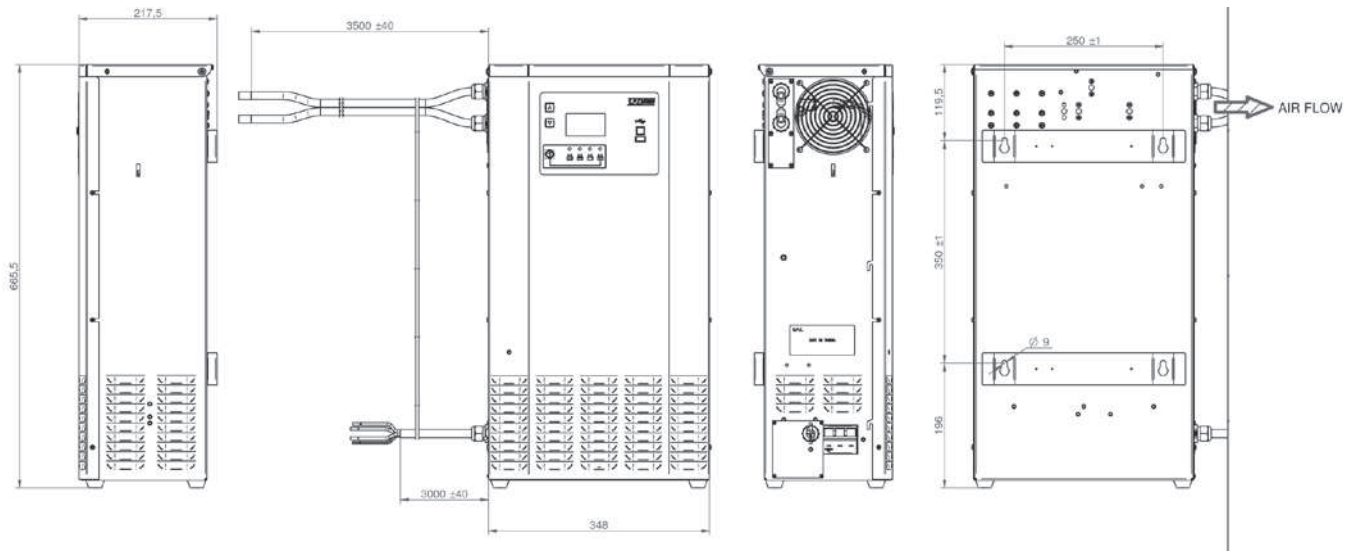

GREEN6

Main features:

Modular system (3 configurable modules)

Power up to 8 kW, up to 150A @ 48V,

up to 100A @ 80V, up to 75A @ 96V

Programmable via USB type A/B port or via display

Graphical display

APPLICATIONS