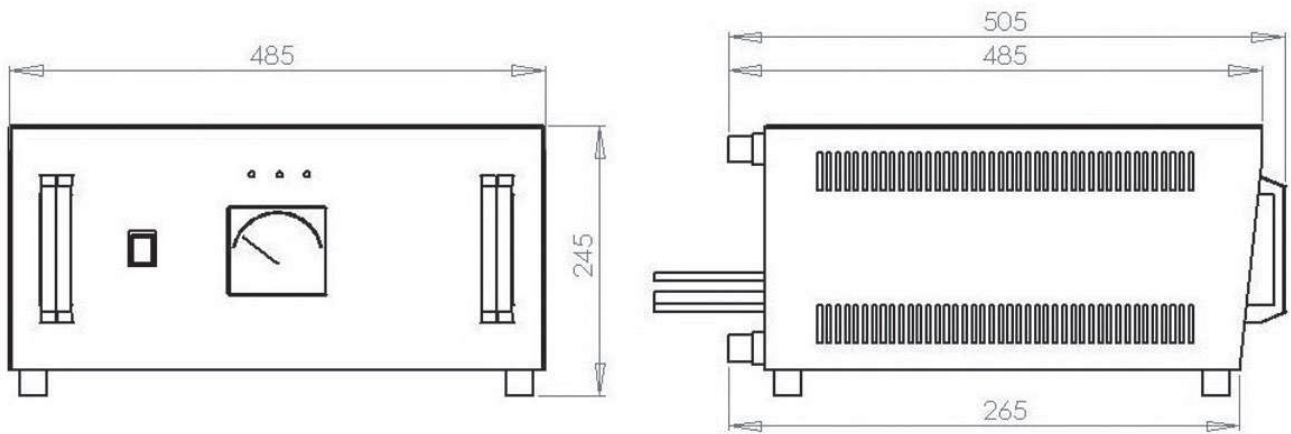

CBN4

Main features:

Power from 480W up to 1800W

Voltage 12V, 24V and 36V

Current from 40A to 60A

Front handles for easy carry

APPLICATIONS

DIMENSIONS (LxWxH): 485x505x245 mm – 19.09x19.88x10 in

WEIGHT: 29,50-44,20 Kg – 65.04-97.44 lbs

PROTECTION GRADE IP20

INPUT VOLTAGE: 240 Vac – 50-60 Hz

Battery Voltage	Battery Range		Charging Current	Model
	5h	20h		
12V	300 ÷ 360 Ah	370 ÷ 450 Ah	40A	12-40
	350 ÷ 420 Ah	420 ÷ 540 Ah	50A	12-50
	450 ÷ 520 Ah	560 ÷ 650 Ah	60A	12-60
24V	300 ÷ 360 Ah	370 ÷ 450 Ah	40A	24-40
	350 ÷ 420 Ah	420 ÷ 540 Ah	50A	24-50
	450 ÷ 520 Ah	560 ÷ 650 Ah	60A	24-60
36V	160 ÷ 200 Ah	200 ÷ 290 Ah	25A	36-25
	200 ÷ 260 Ah	250 ÷ 330 Ah	30A	36-30
	300 ÷ 360 Ah	370 ÷ 450 Ah	40A	36-40